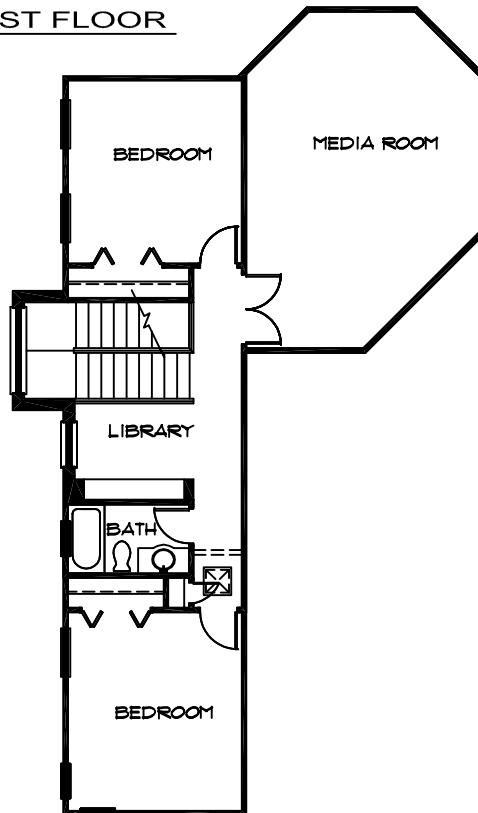

FIRST FLOOR

SECOND FLOOR

PRESERVES AT EAGLEBROOKE

4 BEDROOM/3 FULL BATHS/2 HALF BATHS  
STUDY/MEDIA ROOM

FIRST FLOOR LIVING AREA	3515 SQ. FT.
SECOND FLOOR LIVING AREA	1117 SQ. FT.
GARAGE	712 SQ. FT.
LANAI	900 SQ. FT.
ENTRY	46 SQ. FT.

TOTAL 6290 SQ. FT.

Dimensions are approximate, exterior designs and floor plan are subject to change without notice.  
02.13.06