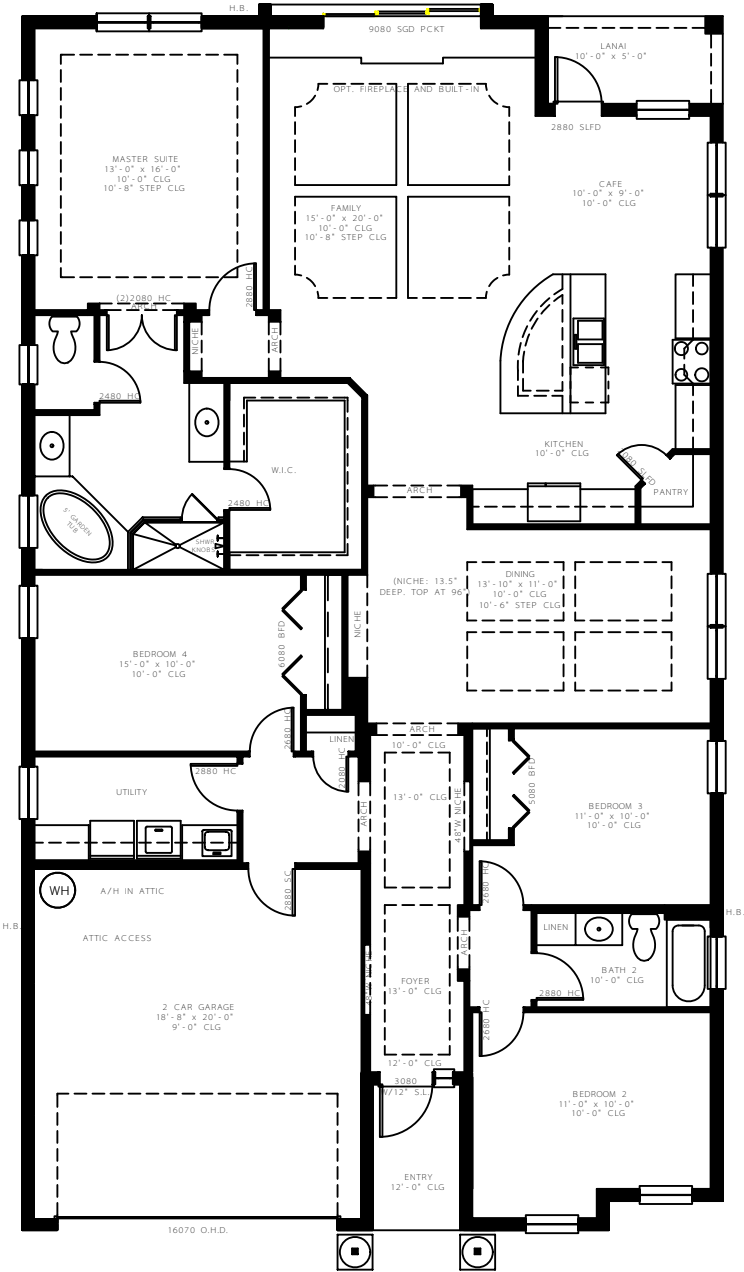

The Tuscany

- 4 bed/ 2 bath
- Indoor utility room
- Large breakfast cafe
- Fire Place
- 2-car garage

2252 Living Sq Ft
2759 Total Sq Ft

Features, prices, elevations, plans, specifications, dimensions, descriptions of materials are subject to change or substitution without notice. Dimensions are approximate.